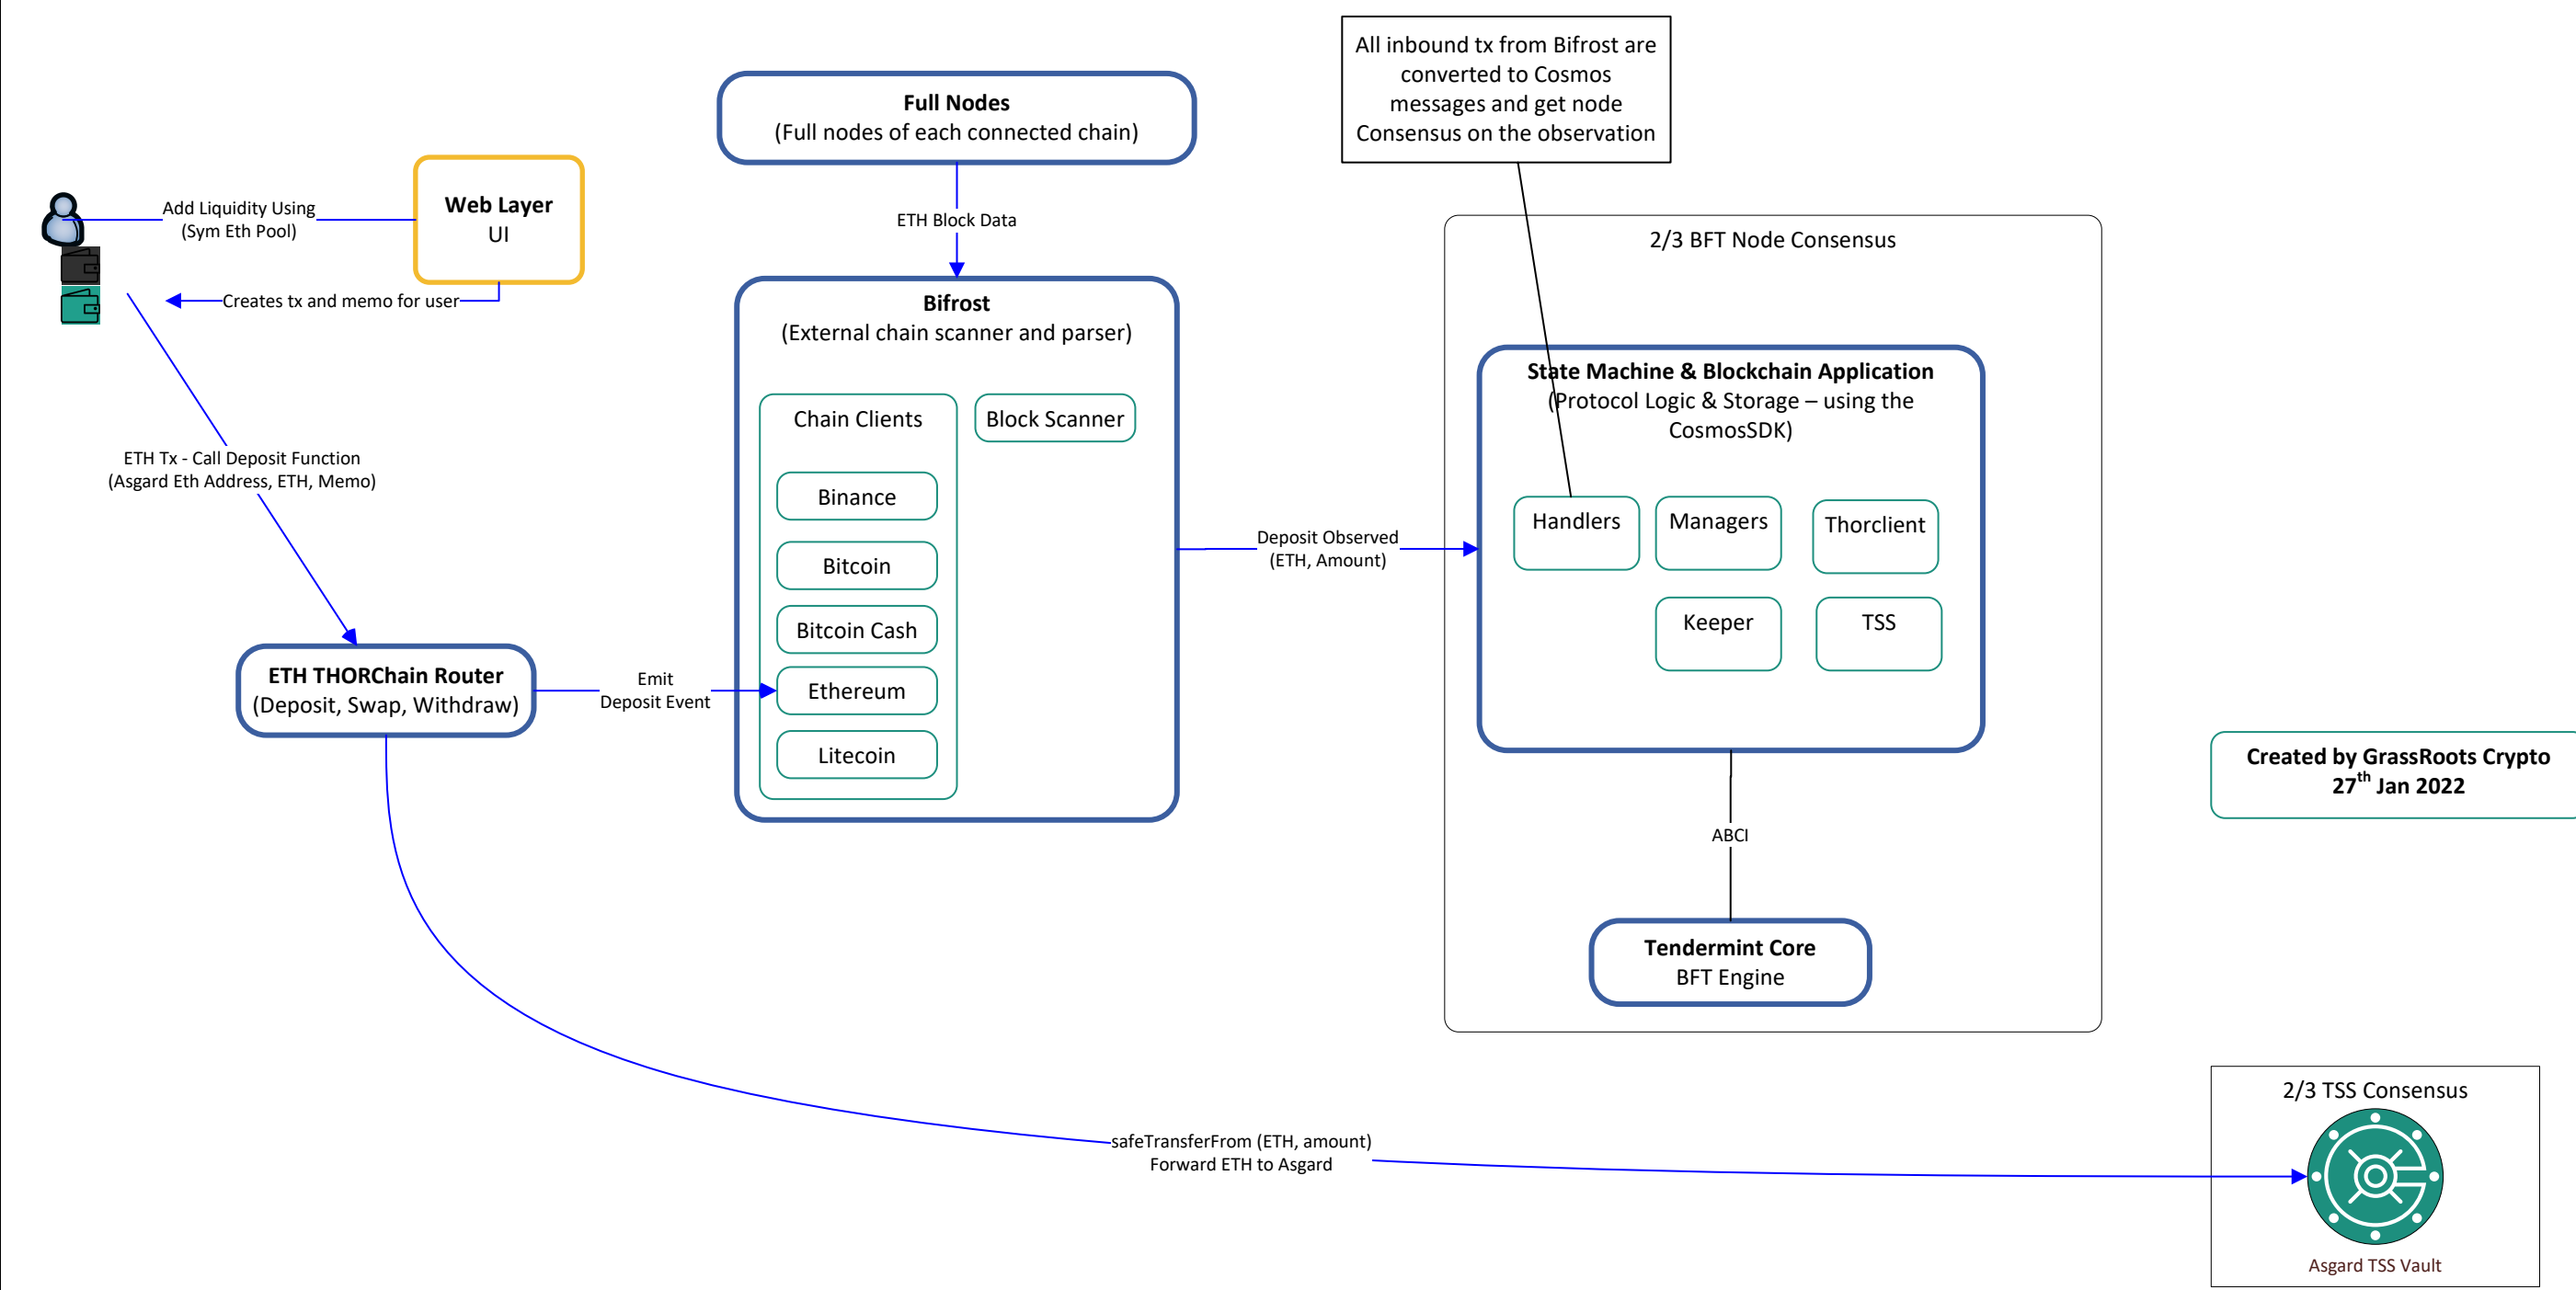

THORChain Add ETH Liquidity Example

THORChain Message in flow (Add Liquidity)